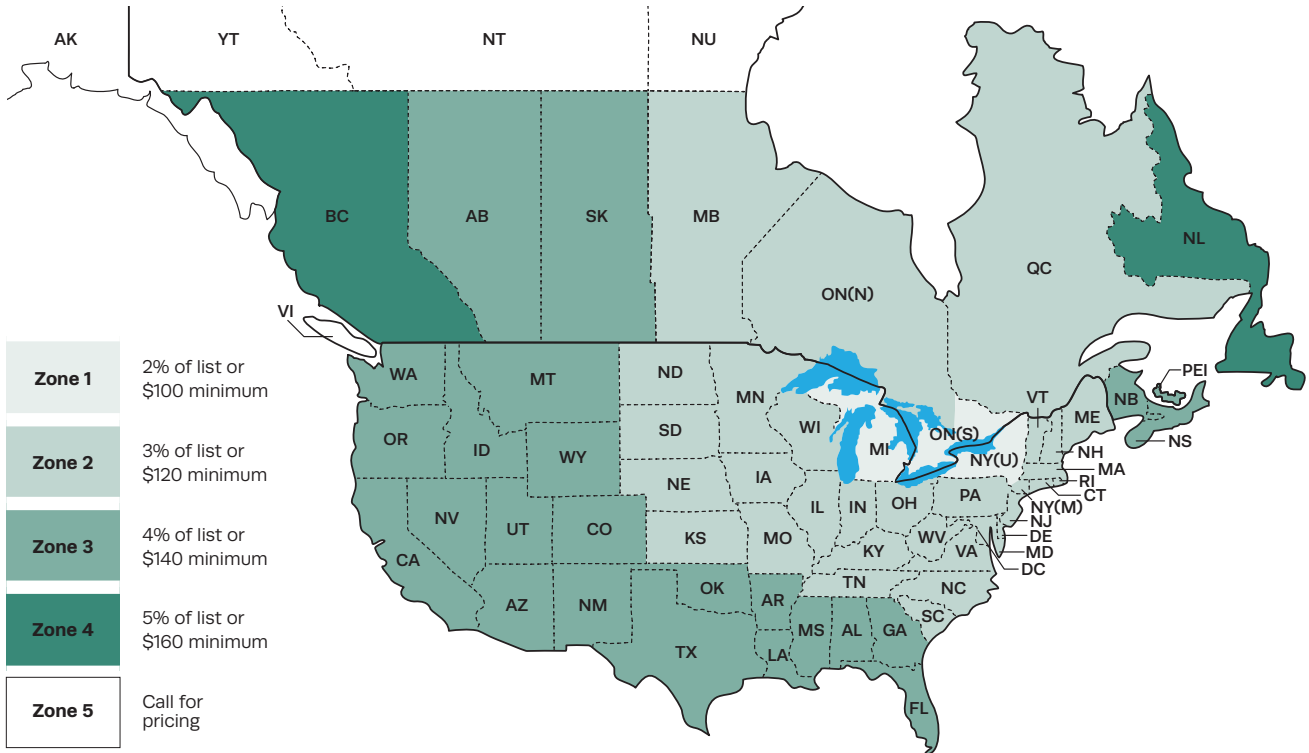

Freight Program

Zone 1	2% of list or \$100 minimum
Zone 2	3% of list or \$120 minimum
Zone 3	4% of list or \$140 minimum
Zone 4	5% of list or \$160 minimum
Zone 5	Call for pricing

UNITED STATES –			CANADA –		
		ZONE			ZONE
AL	Alabama	3	MT	Montana	3
AK	Alaska	5	NE	Nebraska	2
AZ	Arizona	3	NV	Nevada	3
AR	Arkansas	3	NH	New Hampshire	2
CA	California	3	NJ	New Jersey	2
CO	Colorado	3	NM	New Mexico	3
CT	Connecticut	2	NY(U)	New York (Upstate)	1
DE	Delaware	2	NY(M)	New York (Metro)	2
DC	District of Columbia	2	NC	North Carolina	2
FL	Florida	3	ND	North Dakota	2
GE	Georgia	3	OH	Ohio	2
HI	Hawaii	5	OK	Oklahoma	3
ID	Idaho	3	OR	Oregon	3
IL	Illinois	2	PA	Pennsylvania	2
IN	Indiana	2	RI	Rhode Island	2
IA	Iowa	2	SC	South Carolina	2
KS	Kansas	2	SD	South Dakota	2
KY	Kentucky	2	TN	Tennessee	2
LA	Louisiana	3	TX	Texas	3
ME	Maine	2	UT	Utah	3
MD	Maryland	2	VT	Vermont	2
MA	Massachusetts	2	VA	Virginia	2
MI	Michigan	1	WA	Washington	3
MN	Minnesota	2	WV	West Virginia	2
MS	Mississippi	3	WI	Wisconsin	2
MO	Missouri	2	WY	Wyoming	3
			AB	Alberta	3
			BC	British Columbia	4
			MB	Manitoba	2
			NB	New Brunswick	3
			NL	Newfoundland and Labrador	4
			NT	Northwest Territories	5
			NS	Nova Scotia	3
			NU	Nunavut	5
			ON(N)	Ontario (Northern)	2
			ON(S)	Ontario (Southern)	1
			PEI	Prince Edward Island	3
			QC	Quebec	2
			SK	Saskatchewan	3
			VI	Vancouver Island	5
			YT	Yukon Territory	5