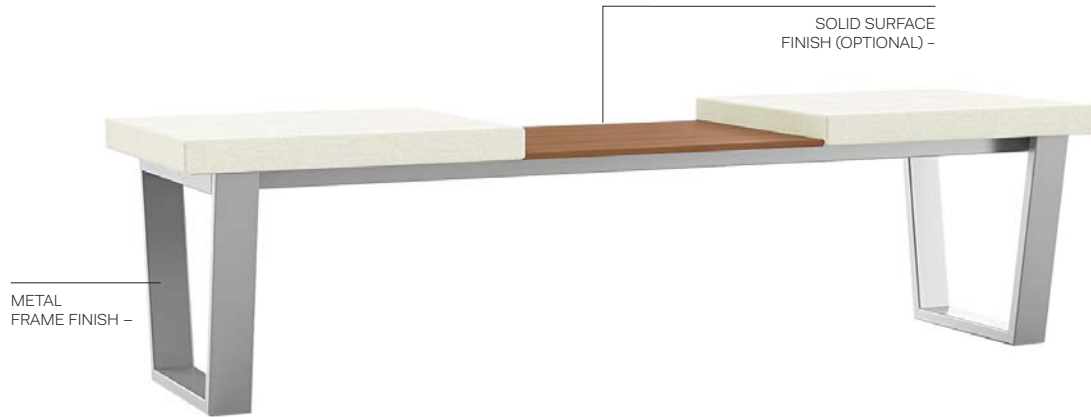

Porto

Bench Seating

When ordering this product, specification codes must be added to unit Model Number, as shown below.

NOTE: Upholstery and/or additional options must be specified separately.

Porto

MODEL
NUMBER -

METAL
FRAME FINISH -

POB324-SS

- **GM** Gunmetal
- **MB** Metallic Beige
- **SB** Smooth Black
- **SS** Smooth Silver
- **TB** Textured Black
- **TN** Textured Nickel