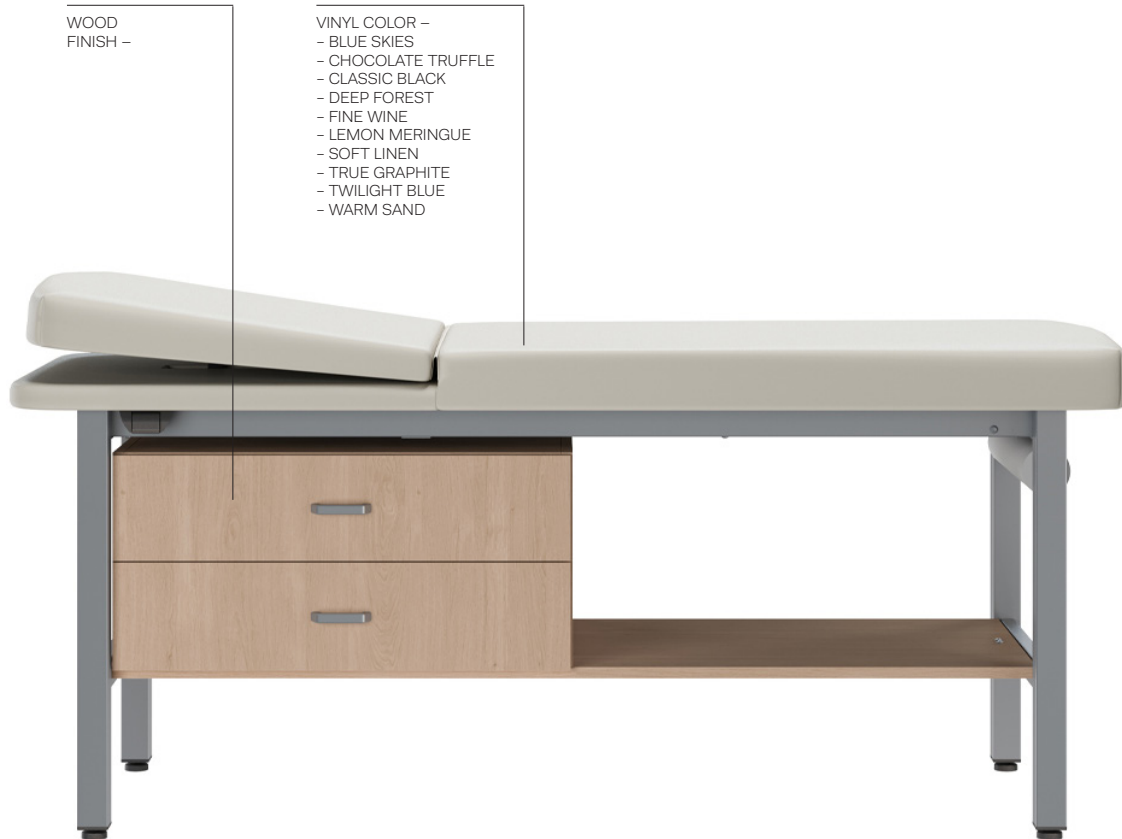

Treatment

Table Collection

When ordering this product, specification codes must be added to unit Model Number, as shown below.

NOTE: Upholstery and/or additional options must be specified separately.

MODEL NUMBER –

WOOD FINISH –

ST6085-DW –SF

- AR Aria
- CL Candlelight
- CH Chocolate
- DV Dolce Vita
- GR Grenada
- HM Hard Rock Maple
- HA Havana
- MA Mahogany
- PA Palomino
- RC Rustic Cherry
- SF Summer Flame
- WC White Chocolate

Treatment