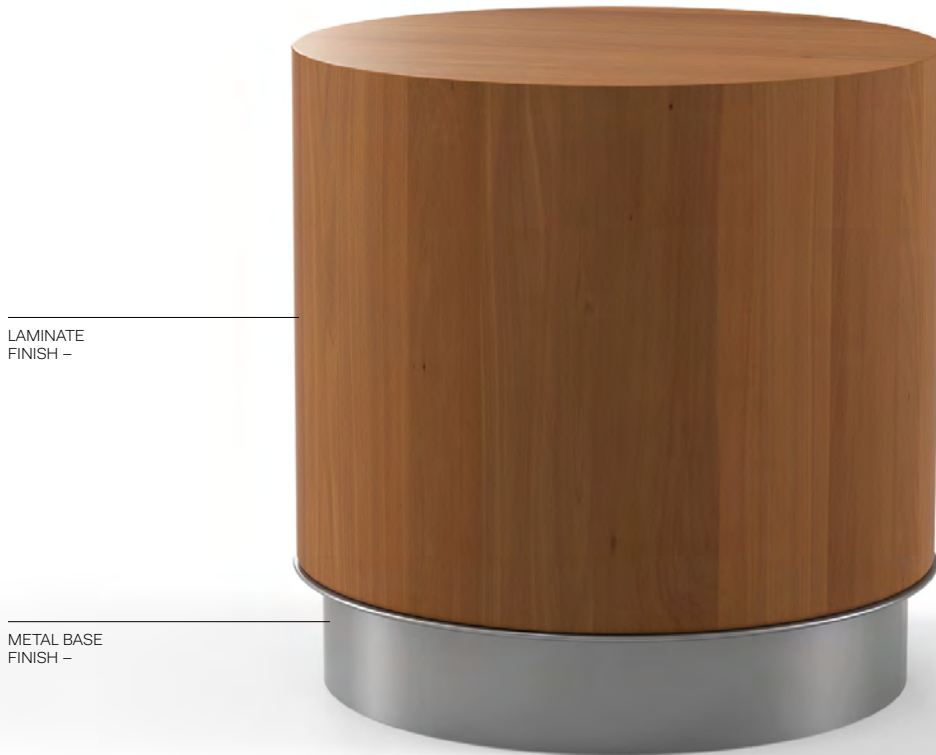

MODEL
NUMBER -

LAMINATE
FINISH -

METAL BASE
FINISH -

DRT-20D-16-BH -CH -GM

AR Aria	GM Gunmetal
CL Candlelight	MB Metallic Beige
CH Chocolate	SB Smooth Black
DV Dolce Vita	SS Smooth Silver
GR Grenada	TB Textured Black
HM Hard Rock Maple	TN Textured Nickel
HA Havana	
MA Mahogany	
PA Palomino	
RC Rustic Cherry	
SF Summer Flame	
WC White Chocolate