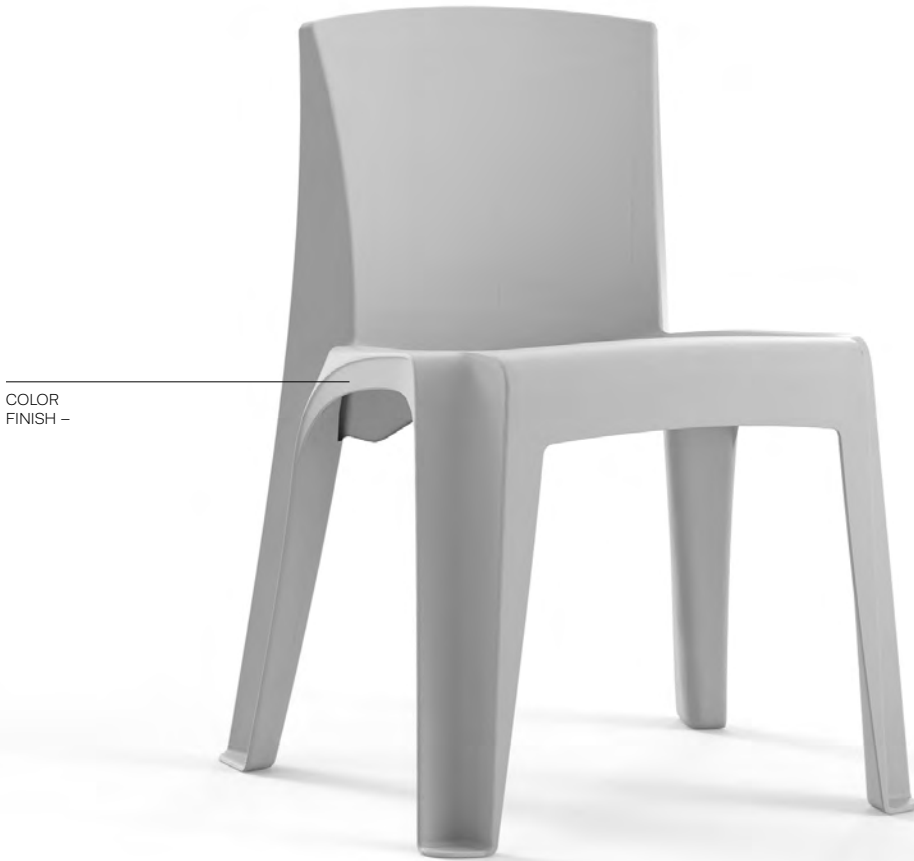

Caliber

Seating Collection

When ordering this product, specification codes must be added to unit Model Number, as shown below.

NOTE: Upholstery and/or additional options must be specified separately.

COLOR
FINISH -

MODEL
NUMBER -

COLOR
FINISH -

SC400 –FG

- **BK** Black
- **BG** Blue Grey
- **BN** Brown
- **B** Buff
- **FG** Fog Gray
- **GN** Green
- **P** Plum
- **SB** Slate Blue
- **T** Teal

Caliber