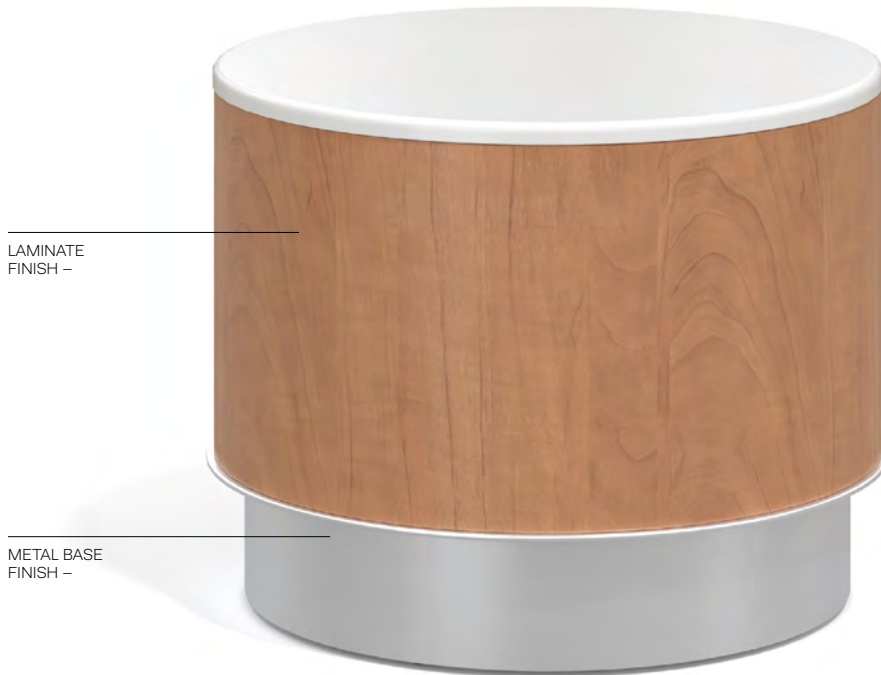

POWER WITH
2 USB PORTS

*Not recommended for use in high-risk patient areas

MODEL NO.		PRICE
DRT-42D-16-BH-H	Laminate drum table with plinth base	USD \$ 3315

Bali, Featuring Solid Surface Top

Occasional Table Collection