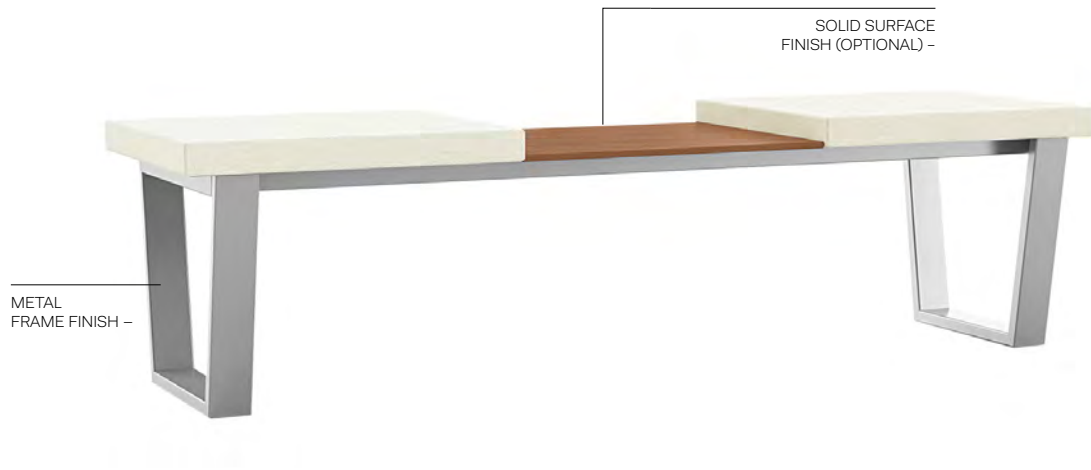

Porto

Bench Seating

When ordering this product, specification codes must be added to unit Model Number, as shown below.

NOTE: Upholstery and/or additional options must be specified separately.

Porto

MODEL
NUMBER -

METAL
FRAME FINISH -

POB324-SS

- **GM** Gunmetal
- **MB** Metallic Beige
- **SB** Smooth Black
- **SS** Smooth Silver
- **TB** Textured Black
- **TN** Textured Nickel