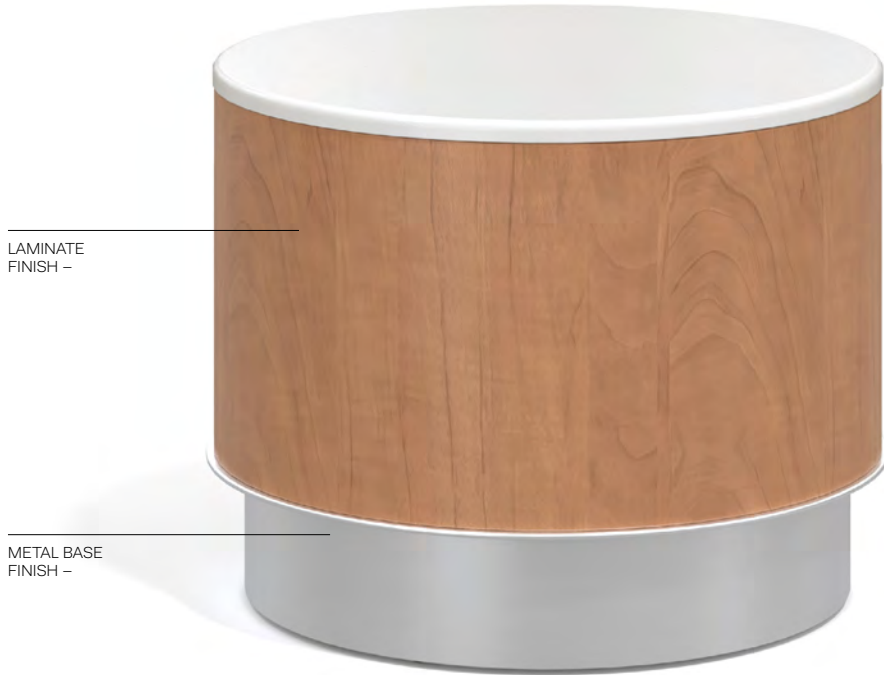

Bali, Featuring Solid Surface Top

Occasional Table Collection

When ordering this product, specification codes must be added to unit Model Number, as shown below.

NOTE: Upholstery and/or additional options must be specified separately.

LAMINATE
FINISH -

METAL BASE
FINISH -

MODEL
NUMBER -

LAMINATE
FINISH -

METAL BASE
FINISH -

DRT-20D-16-BH-H-S-CH -GM

AR Aria	GM Gunmetal
CL Candlelight	MB Metallic Beige
CH Chocolate	SB Smooth Black
DV Dolce Vita	SS Smooth Silver
GR Grenada	TB Textured Black
HM Hard Rock Maple	TN Textured Nickel
HA Havana	
MA Mahogany	
PA Palomino	
RC Rustic Cherry	
SF Summer Flame	
WC White Chocolate