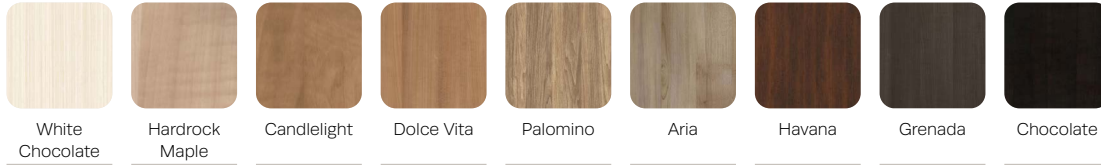

TABLE FEATURES –

- Stain-resistant, seamless and easy to clean
- Corners and edges rounded for increased safety
- Ligature resistant
- Metal-to-metal connections
- Heavy duty construction for superior strength
- Laminate top surface
- Pick-resistant polyurethane no-drip edge
- Tamper-resistant hardware

OPTIONS –

- Non-removable nylon glides
- Custom finishes
- Contrasting fabrics
- Bolt-to-floor

LAMINATE FINISHES –

CHAIR AND TABLE BASE COLORS –

POLYURETHANE NO-DRIP EDGE FINISHES –