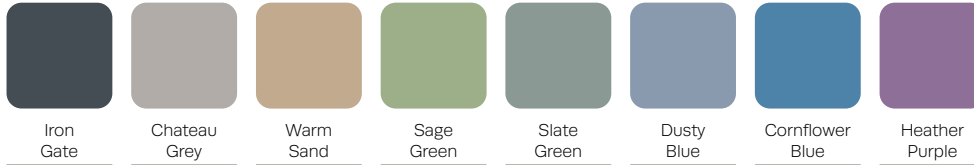

OPTIONS –

- Non-removable nylon glides
- Custom finishes
- Contrasting fabrics
- Bolt-to-floor

LAMINATE FINISHES –

CHAIR AND TABLE BASE COLORS –

POLYURETHANE NO-DRIP EDGE FINISHES –