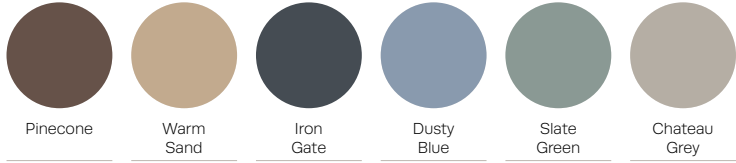

LAMINATE FINISHES –

CHAIR AND TABLE BASE COLORS –

POLYURETHANE NO-DRIP EDGE FINISHES –