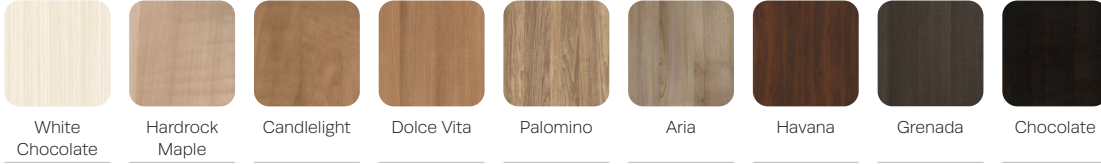

OPTIONS –

- CLEAN-SWEEP™ option for increased safety and cleanability
- Choice of wood or polyurethane arm caps
- Contrasting fabrics

WOOD FINISHES –

POLYURETHANE ARM CAP FINISHES –

Onward