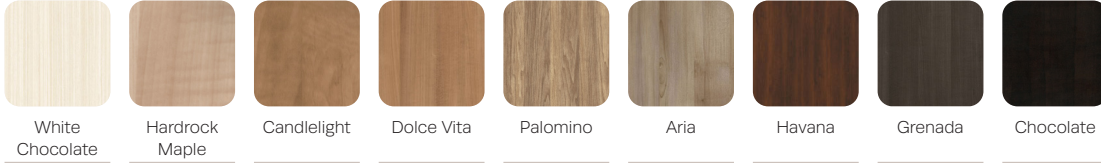

OPTIONS –

- Optional wood, polyurethane or solid surface arm caps available
- Choice of wood or metal leg, or extended arm design
- Contrasting fabrics
- Custom finishes
- Moisture barrier

WOOD FINISHES –