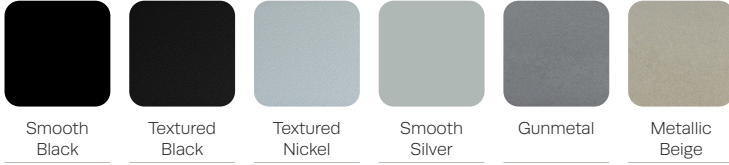

METAL FINISHES –