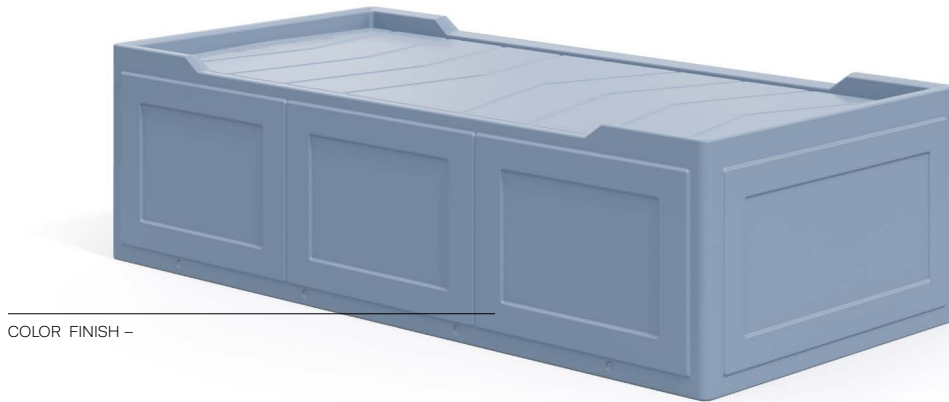

Frontier

Casegoods Collection

When ordering this product, specification MODEL NO.s must be added to unit Model Number, as shown below. Custom finishes require a minimum quantity order. Please contact customer service for more information.
NOTE: Upholstery and additional options must be specified separately.

COLOR FINISH -

MODEL
NUMBER -

COLOR
FINISH -

FRBD3681 -DB

CB Cornflower Blue

CG Chateau Grey

DB Dusty Blue

HP Heather Purple

IG Iron Gate

SA Sage Green

SG Slate Green

WS Warm Sand

Frontier