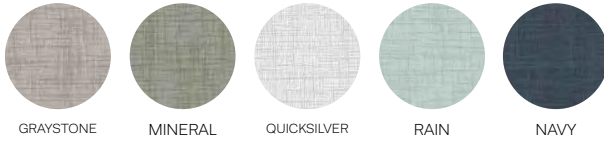

Frontier

FRBD3681

Bed

Color: Dusty Blue

FR101

Bedside Cabinet

Color: Dusty Blue

FRCG500

FRCG703

Three Shelf Wall Mount Unit

Color: Dusty Blue

Quickship

Quickship Program

Orders ship within 5 business days (excluding holidays) from date of receipt of a clean purchase order*

* Due to current supply chain volatility and material shortages, we may not be able to accommodate all requests. In addition, quantity limitations may apply based on the product and quantity requested. Stance reserves the right to decline any quickship order based on these limitations. Please confirm your request with Stance Customer Service prior to submitting a purchase order.

Fabric Selection

NISHIKI 2.0 GRADE 2 –

CRISS CROSS 2.0 GRADE 2 –

CORE 2.0 GRADE 2 –

Quickship