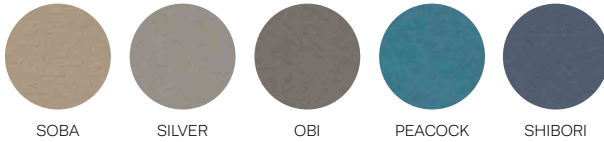

Frontier

FRBD3681

Bed

Color: Dusty Blue

FR101

Bedside Cabinet

Color: Dusty Blue

FRCG500

FRCG703

Three Shelf Wall Mount Unit

Color: Dusty Blue

Quickship

Quickship Program

Orders ship within 5 business days (excluding holidays) from date of receipt of a clean purchase order*

* Due to current supply chain volatility and material shortages, we may not be able to accommodate all requests. In addition, quantity limitations may apply based on the product and quantity requested. Stance reserves the right to decline any quickship order based on these limitations. Please confirm your request with Stance Customer Service prior to submitting a purchase order.

Fabric Selection

NISHIKI 2.0 GRADE 2 –

CRISS CROSS 2.0 GRADE 2 –

CORE 2.0 GRADE 2 –

Quickship