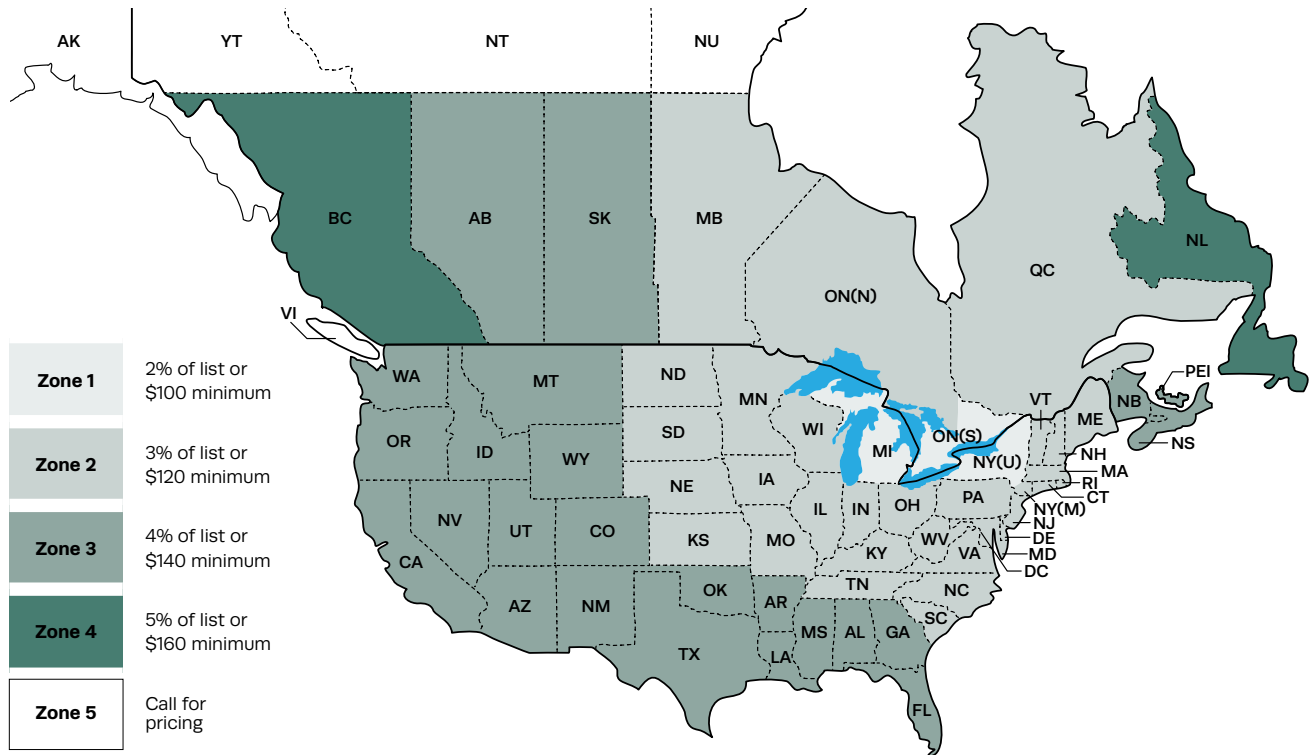

## Freight Program

UNITED STATES –			CANADA –		
		ZONE			ZONE
AL	Alabama	3	MT	Montana	3
AK	Alaska	5	NE	Nebraska	2
AZ	Arizona	3	NV	Nevada	3
AR	Arkansas	3	NH	New Hampshire	2
CA	California	3	NJ	New Jersey	2
CO	Colorado	3	NM	New Mexico	3
CT	Connecticut	2	NY(U)	New York (Upstate)	1
DE	Delaware	2	NY(M)	New York (Metro)	2
DC	District of Columbia	2	NC	North Carolina	2
FL	Florida	3	ND	North Dakota	2
GA	Georgia	3	OH	Ohio	2
HI	Hawaii	5	OK	Oklahoma	3
ID	Idaho	3	OR	Oregon	3
IL	Illinois	2	PA	Pennsylvania	2
IN	Indiana	2	RI	Rhode Island	2
IA	Iowa	2	SC	South Carolina	2
KS	Kansas	2	SD	South Dakota	2
KY	Kentucky	2	TN	Tennessee	2
LA	Louisiana	3	TX	Texas	3
ME	Maine	2	UT	Utah	3
MD	Maryland	2	VT	Vermont	2
MA	Massachusetts	2	VA	Virginia	2
MI	Michigan	1	WA	Washington	3
MN	Minnesota	2	WV	West Virginia	2
MS	Mississippi	3	WI	Wisconsin	2
MO	Missouri	2	WY	Wyoming	3
			AB	Alberta	3
			BC	British Columbia	4
			MB	Manitoba	2
			NB	New Brunswick	3
			NL	Newfoundland and Labrador	4
			NT	Northwest Territories	5
			NS	Nova Scotia	3
			NU	Nunavut	5
			ON(N)	Ontario (Northern)	2
			ON(S)	Ontario (Southern)	1
			PEI	Prince Edward Island	3
			QC	Quebec	2
			SK	Saskatchewan	3
			VI	Vancouver Island	5
			YT	Yukon Territory	5