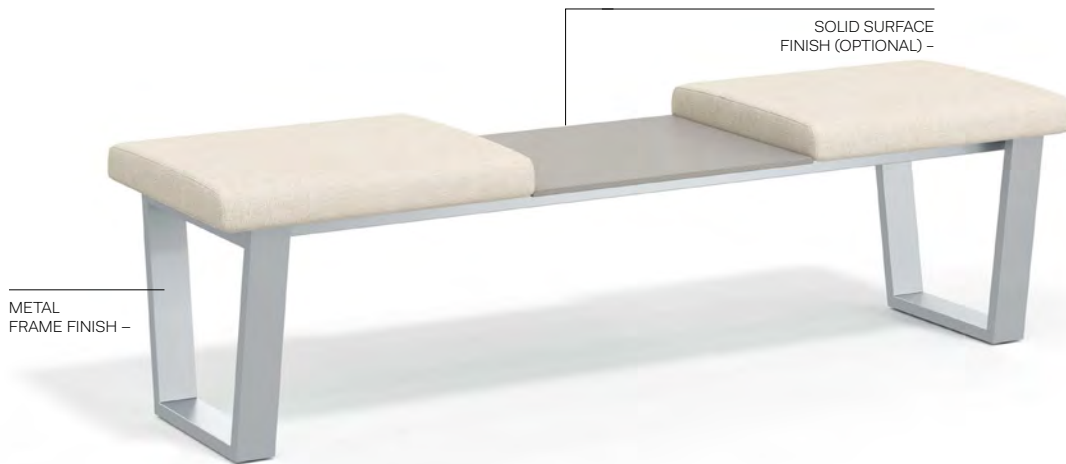

Porto

Bench Seating

When ordering this product, specification codes must be added to unit Model Number, as shown below.

NOTE: Upholstery and/or additional options must be specified separately.

Porto

MODEL NUMBER -

METAL FRAME FINISH -

POB324-SS

- **GM** Gunmetal
- **MB** Metallic Beige
- **SB** Smooth Black
- **SS** Smooth Silver
- **TB** Textured Black
- **TN** Textured Nickel