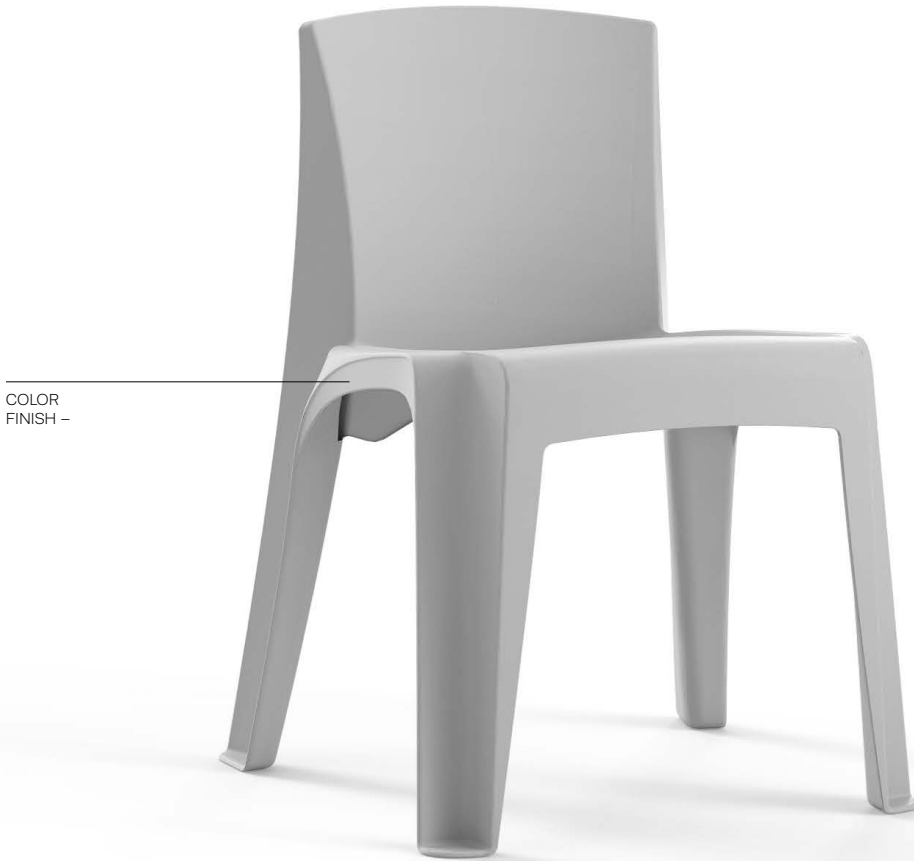

Caliber

Seating Collection

When ordering this product, specification codes must be added to unit Model Number, as shown below.

NOTE: Upholstery and/or additional options must be specified separately.

COLOR
FINISH -

Caliber

MODEL
NUMBER -

COLOR
FINISH -

SC400 -FG

- **BK** Black
- **BG** Blue Grey
- **BN** Brown
- **B** Buff
- **FG** Fog Gray
- **GN** Green
- **P** Plum
- **SB** Slate Blue
- **T** Teal